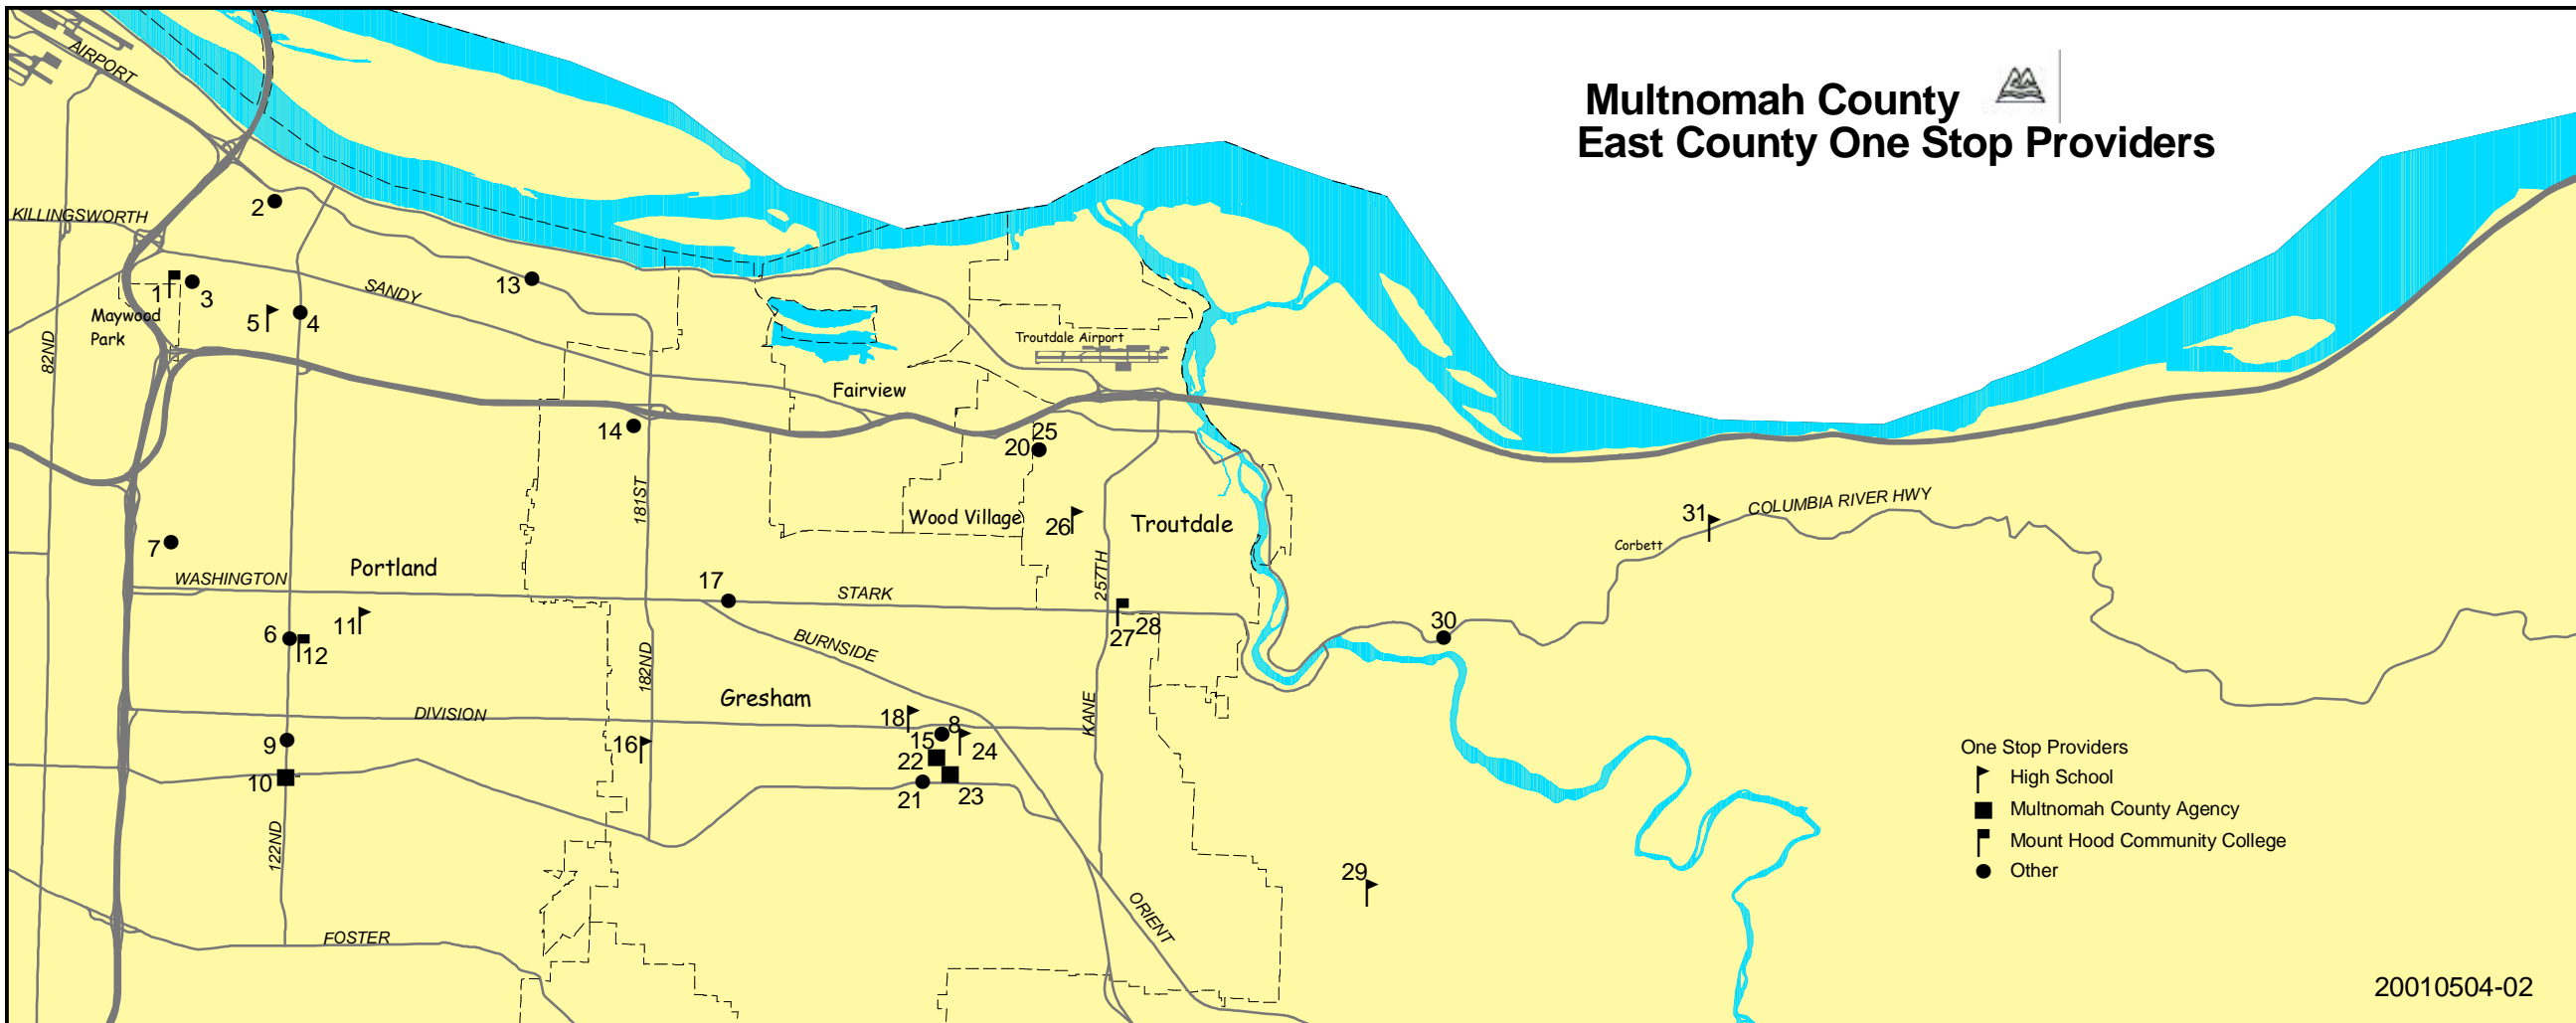

# Multnomah County East County One Stop Providers

- One Stop Providers
- ▤ High School
  - Multnomah County Agency
  - ▭ Mount Hood Community College
  - Other

20010504-02

NUMBER	PROVIDER	ADDRESS	CITY	ZIPCODE	NUMBER	PROVIDER	ADDRESS	CITY	ZIPCODE
1	MHCC MAYWOOD PARK/WESTSIDE CAMPUS	10100 NE PRESCOTT ST	PORTLAND	97220	16	CENTENNIAL HIGH SCHOOL	18135 SE BROOKLYN ST	PORTLAND	97236
2	MESD	11611 NE AINSWORTH	PORTLAND	97220	17	GRESHAM EMPLOYMENT DEPARTMENT	19421 SE STARK ST	PORTLAND	97233
3	WORKFORCE CONNECTIONS (DISLOCATED WORKER PROGRAM)	4510 NE 102ND AVE	PORTLAND	97220	18	GRESHAM HIGH SCHOOL	1200 N MAIN AVE	GRESHAM	97030
4	FAMILY WORKS	4110 NE 122ND AVE	PORTLAND	97230	19	EL PROGRAMA HISPANO	451 SW 1ST	GRESHAM	97030
5	PARKROSE HIGH SCHOOL	11717 NE SHAVER ST	PORTLAND	97220	20	EASTWIND CENTER	2408 SW HALSEY	TROUTDALE	97060
6	ADULT AND FAMILY SERVICES - EAST	1415 SE 122ND AVE	PORTLAND	97233	21	MT HOOD YMCA	123 E POWELL BLVD	GRESHAM	97030
7	VOCATIONAL REHABILITATION	305 NE 102ND AVE	PORTLAND	97220	22	MULTNOMAH COUNTY ADULT COMMUNITY JUSTICE	495 BEECH AVE	GRESHAM	97030
8	CHILDCARE DEVELOPMENT/METRO RESOURCE AND REFERRAL	912 NE KELLY AVE	GRESHAM	97230	23	MULTNOMAH COUNTY HEALTH DEPARTMENT	620 NE 2ND ST	GRESHAM	97030
9	HUMAN SOLUTIONS	2900 SE 122ND	PORTLAND	97236	24	ALPHA HIGH SCHOOL	876 NE 8TH ST	GRESHAM	97030
10	MULTNOMAH COUNTY AGING AND DISABILITY SERVICES	3552 SE 122ND	PORTLAND	97236	25	EDGEFIELD CHILDREN'S CENTER/MORRISON CENTER	2408 SW HALSEY	TROUTDALE	97060
11	DAVID DOUGLAS HIGH SCHOOL	1001 SE 135TH	PORTLAND	97233	26	REYNOLDS HIGH SCHOOL	1698 SW CHERRY PARK ROAD	TROUTDALE	97060
12	MHCC STEPS TO SUCCESS PROGRAM	1415 SE 122ND AVE	PORTLAND	97233	27	MHCC MAIN CAMPUS	26000 SE STARK ST	GRESHAM	97030
13	NECA/IBEW ELECTRICAL TRAINING CENTER	16021 NE AIRPORT WAY	PORTLAND	97230	28	MHCC PROJECT YESS	26000 SE STARK ST	GRESHAM	97030
14	SHEET METAL WORKERS TRAINING CENTER	2379 NE 178TH	GRESHAM	97230	29	SAM BARLOW HIGH SCHOOL	5105 SE 302ND AVE	GRESHAM	97080
15	ADULT AND FAMILY SERVICES - GRESHAM	912 NE KELLY AVE	GRESHAM	97230	30	SPRINGDALE JOB CORPS	31224 E COLUMBIA RIVER	SPRINGDALE	97060
					31	CORBETT HIGH SCHOOL	35800 E COLUMBIA RIVER	CORBETT	97019